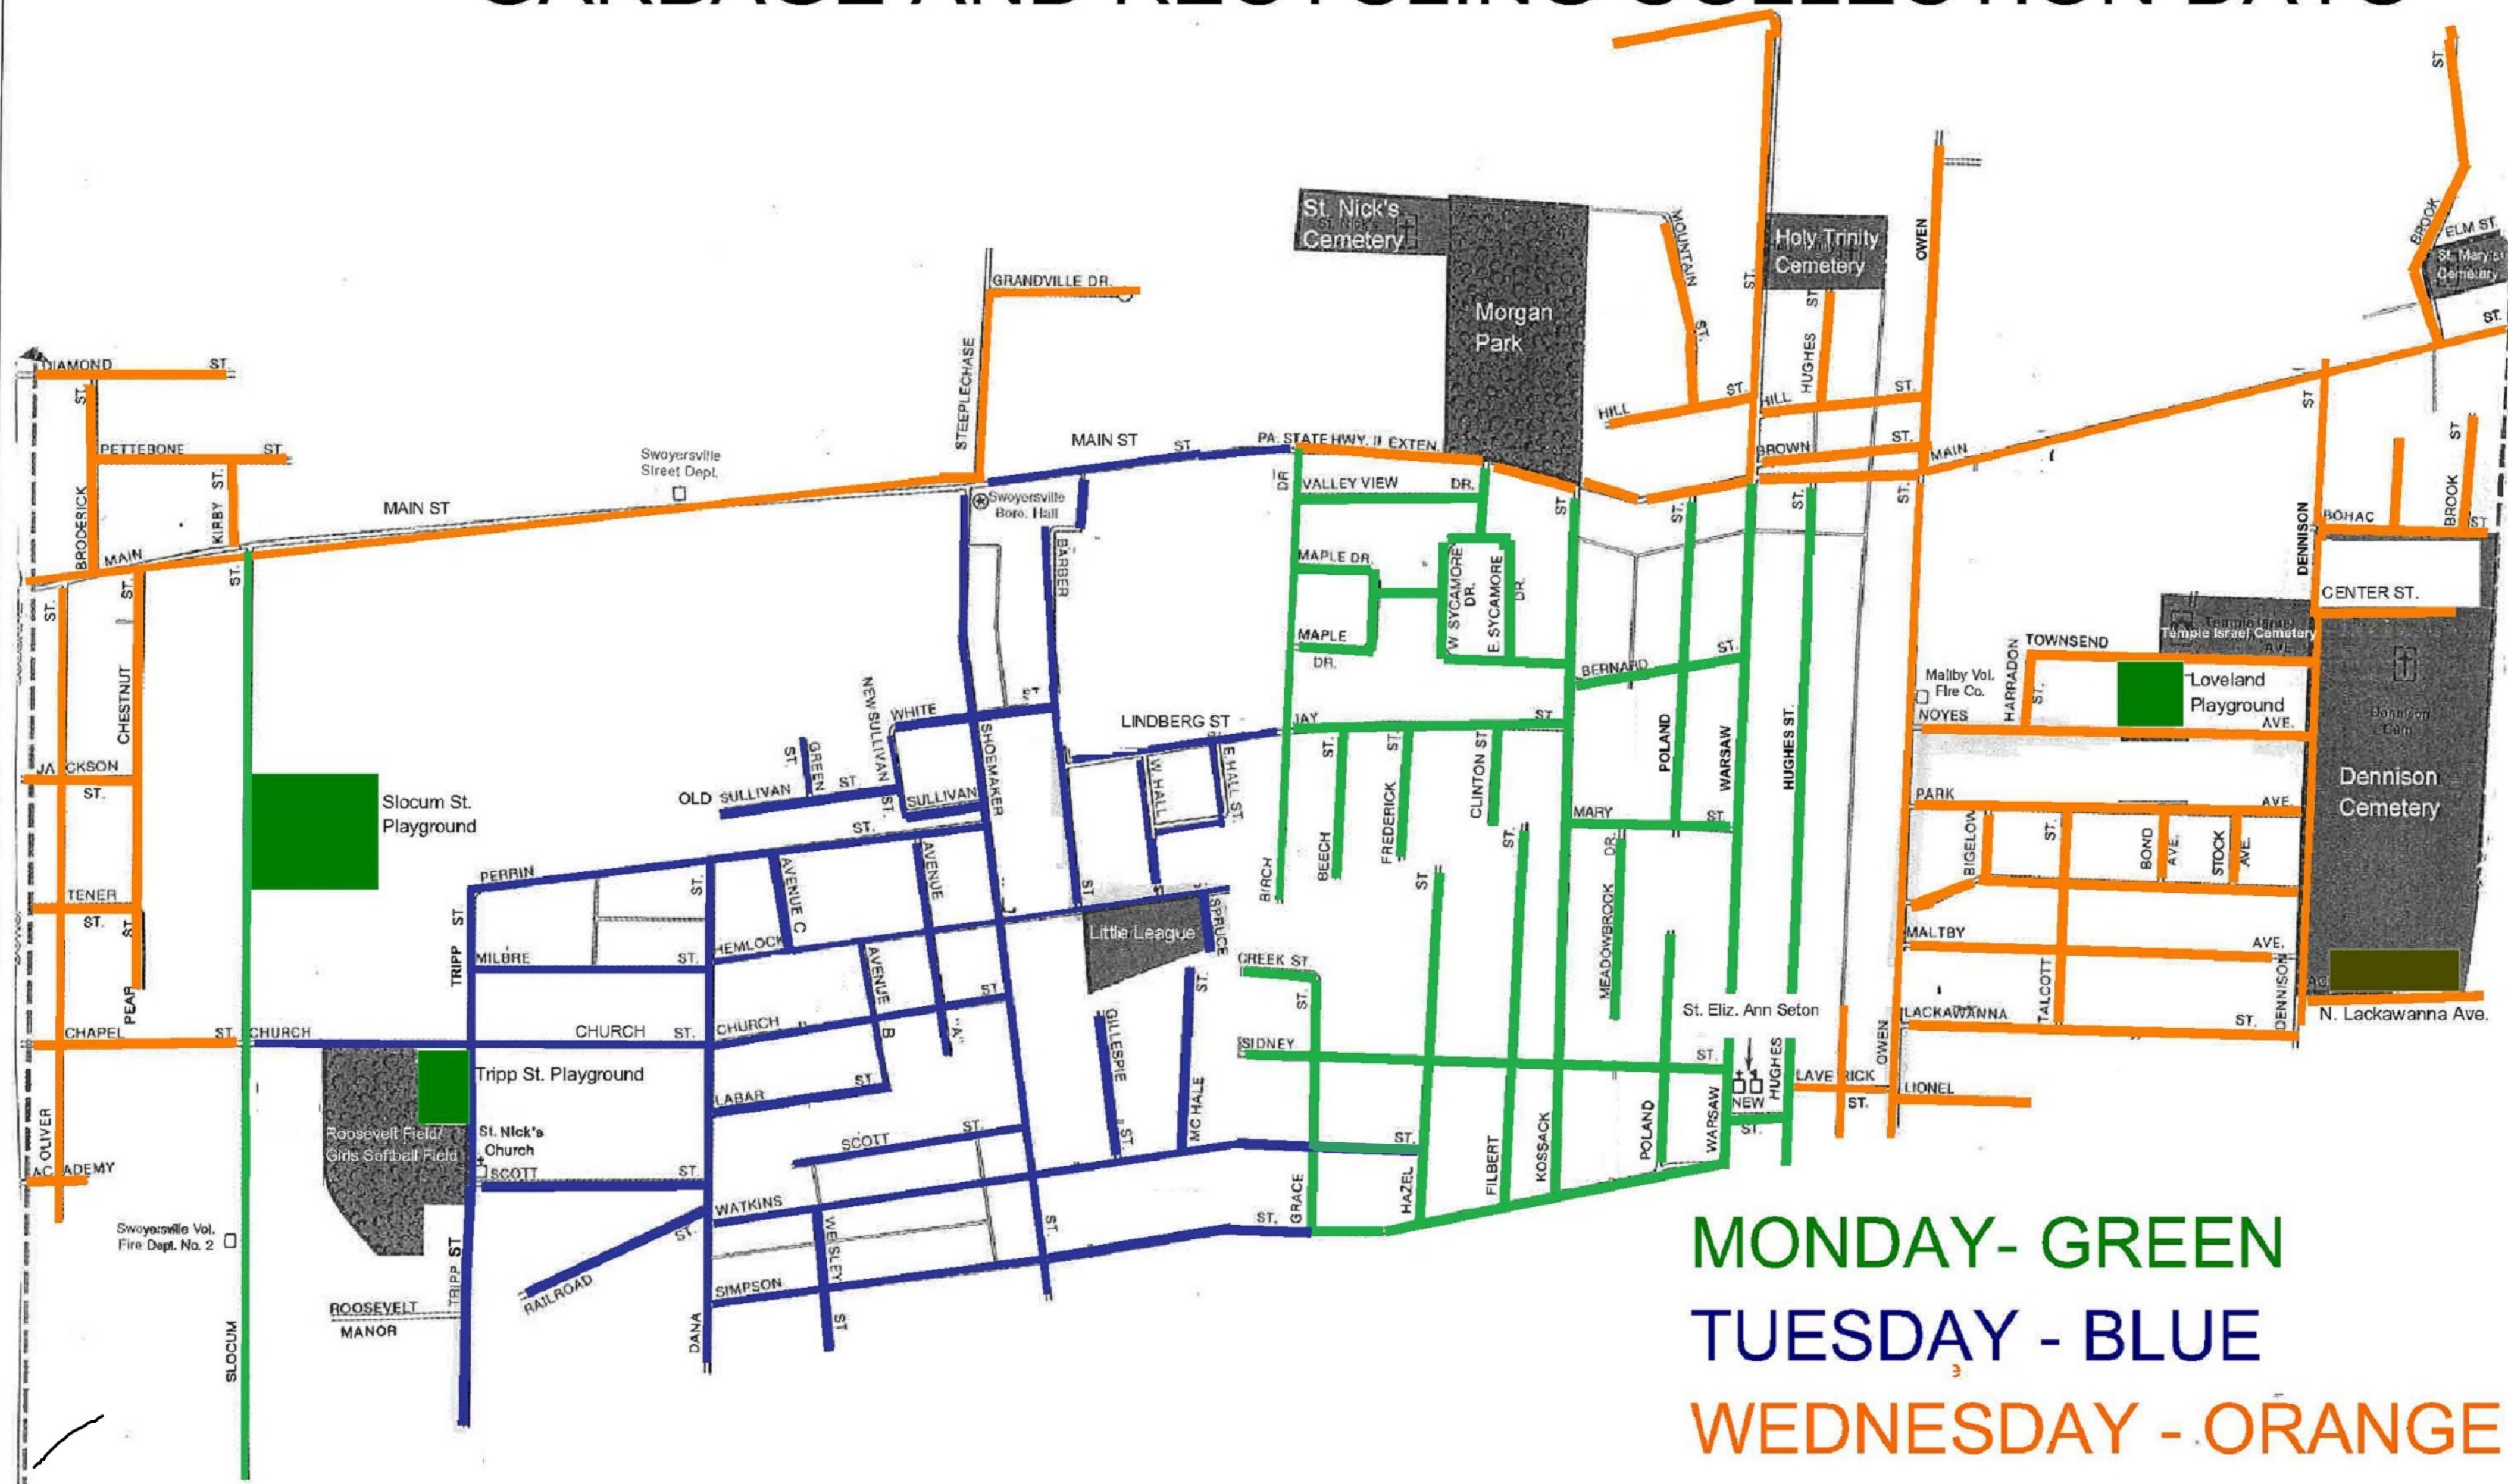

SWOYERSVILLE BOROUGH REGULAR SCHEDULE GARBAGE AND RECYCLING COLLECTION DAYS

MONDAY - GREEN
TUESDAY - BLUE
WEDNESDAY - ORANGE