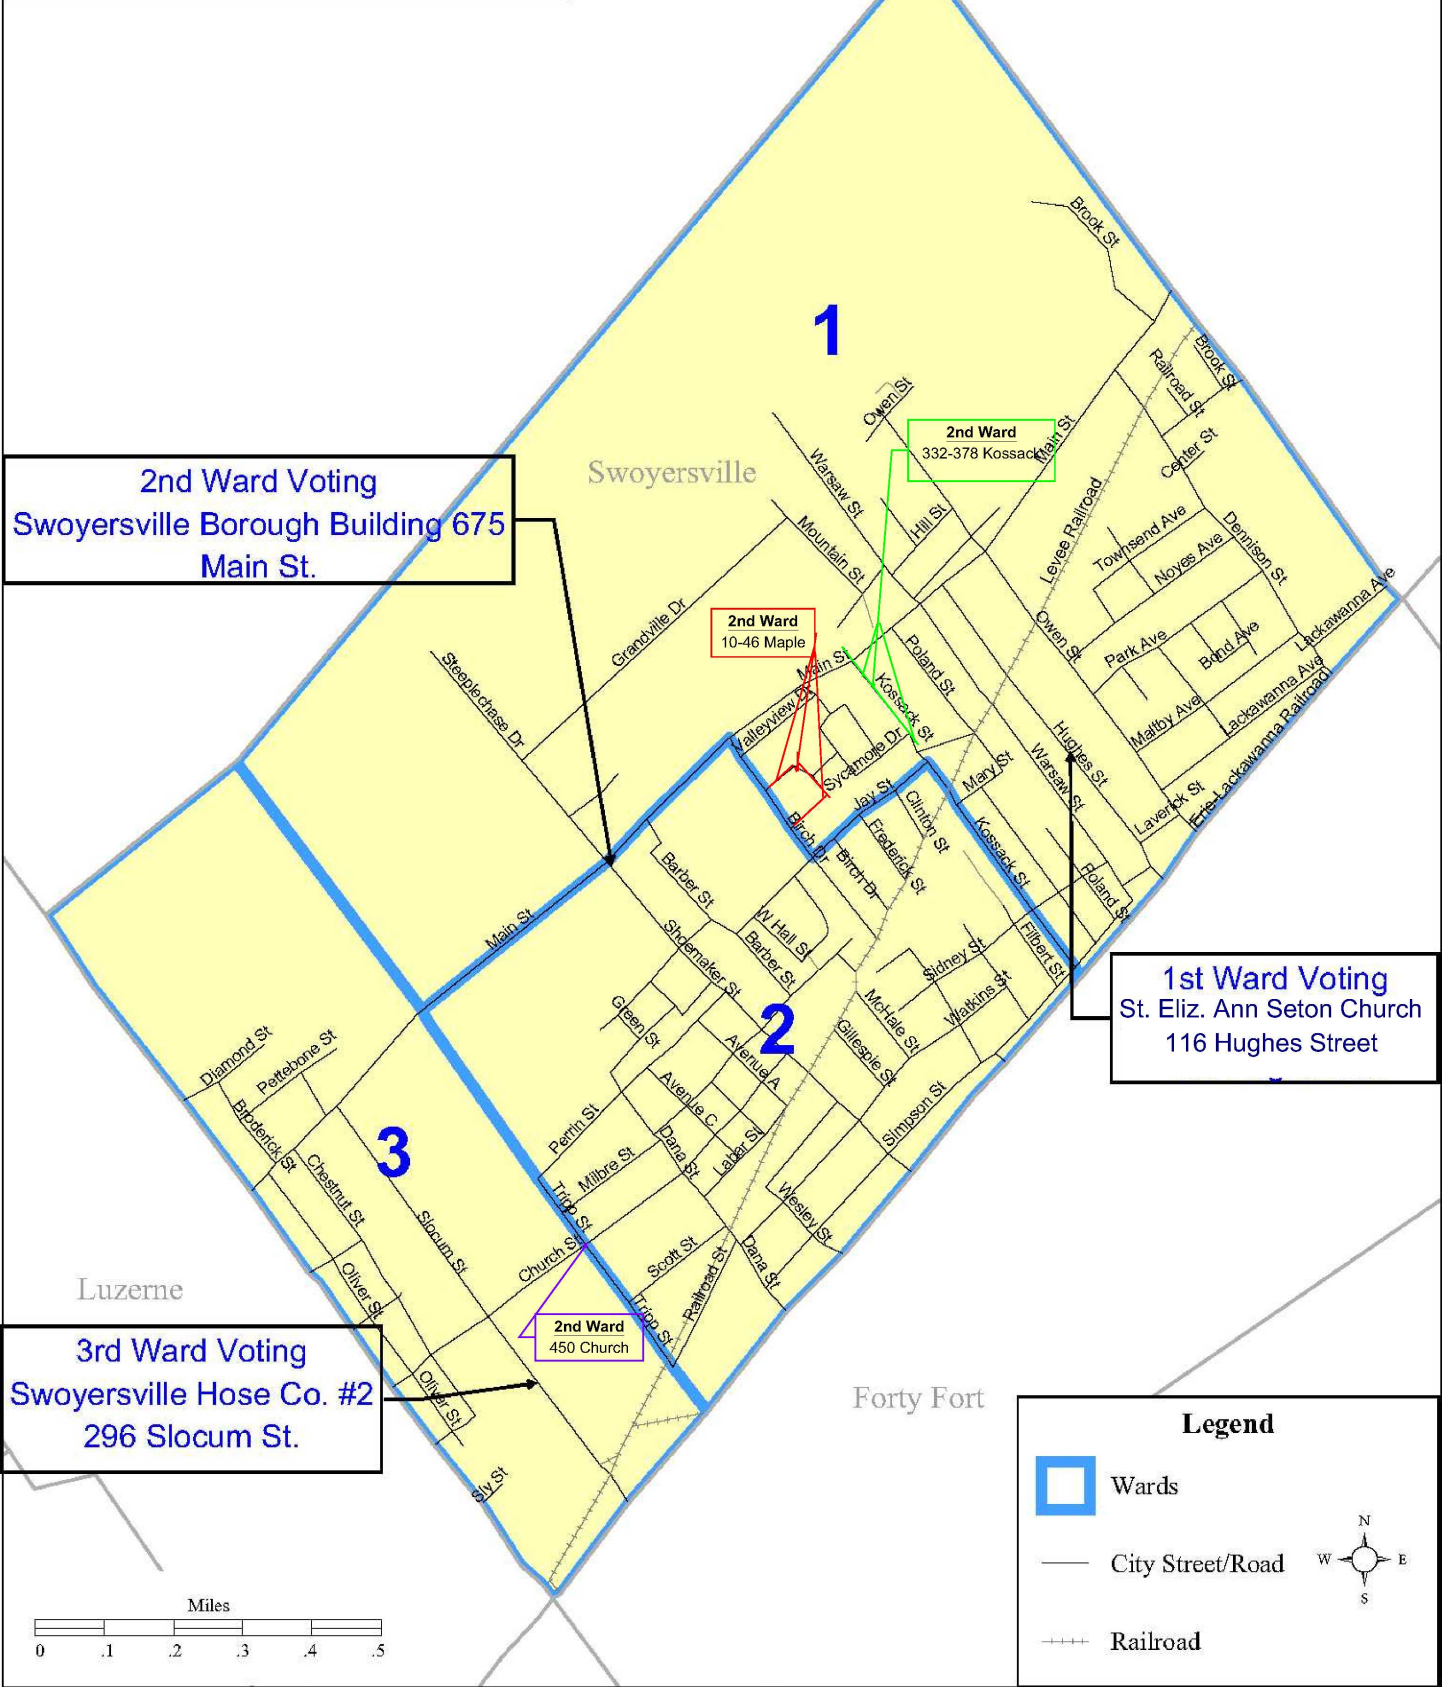

Borough of Swoyersville
Luzerne County, PA
Wards - September 2006

Swoyersville Borough Polling Locations