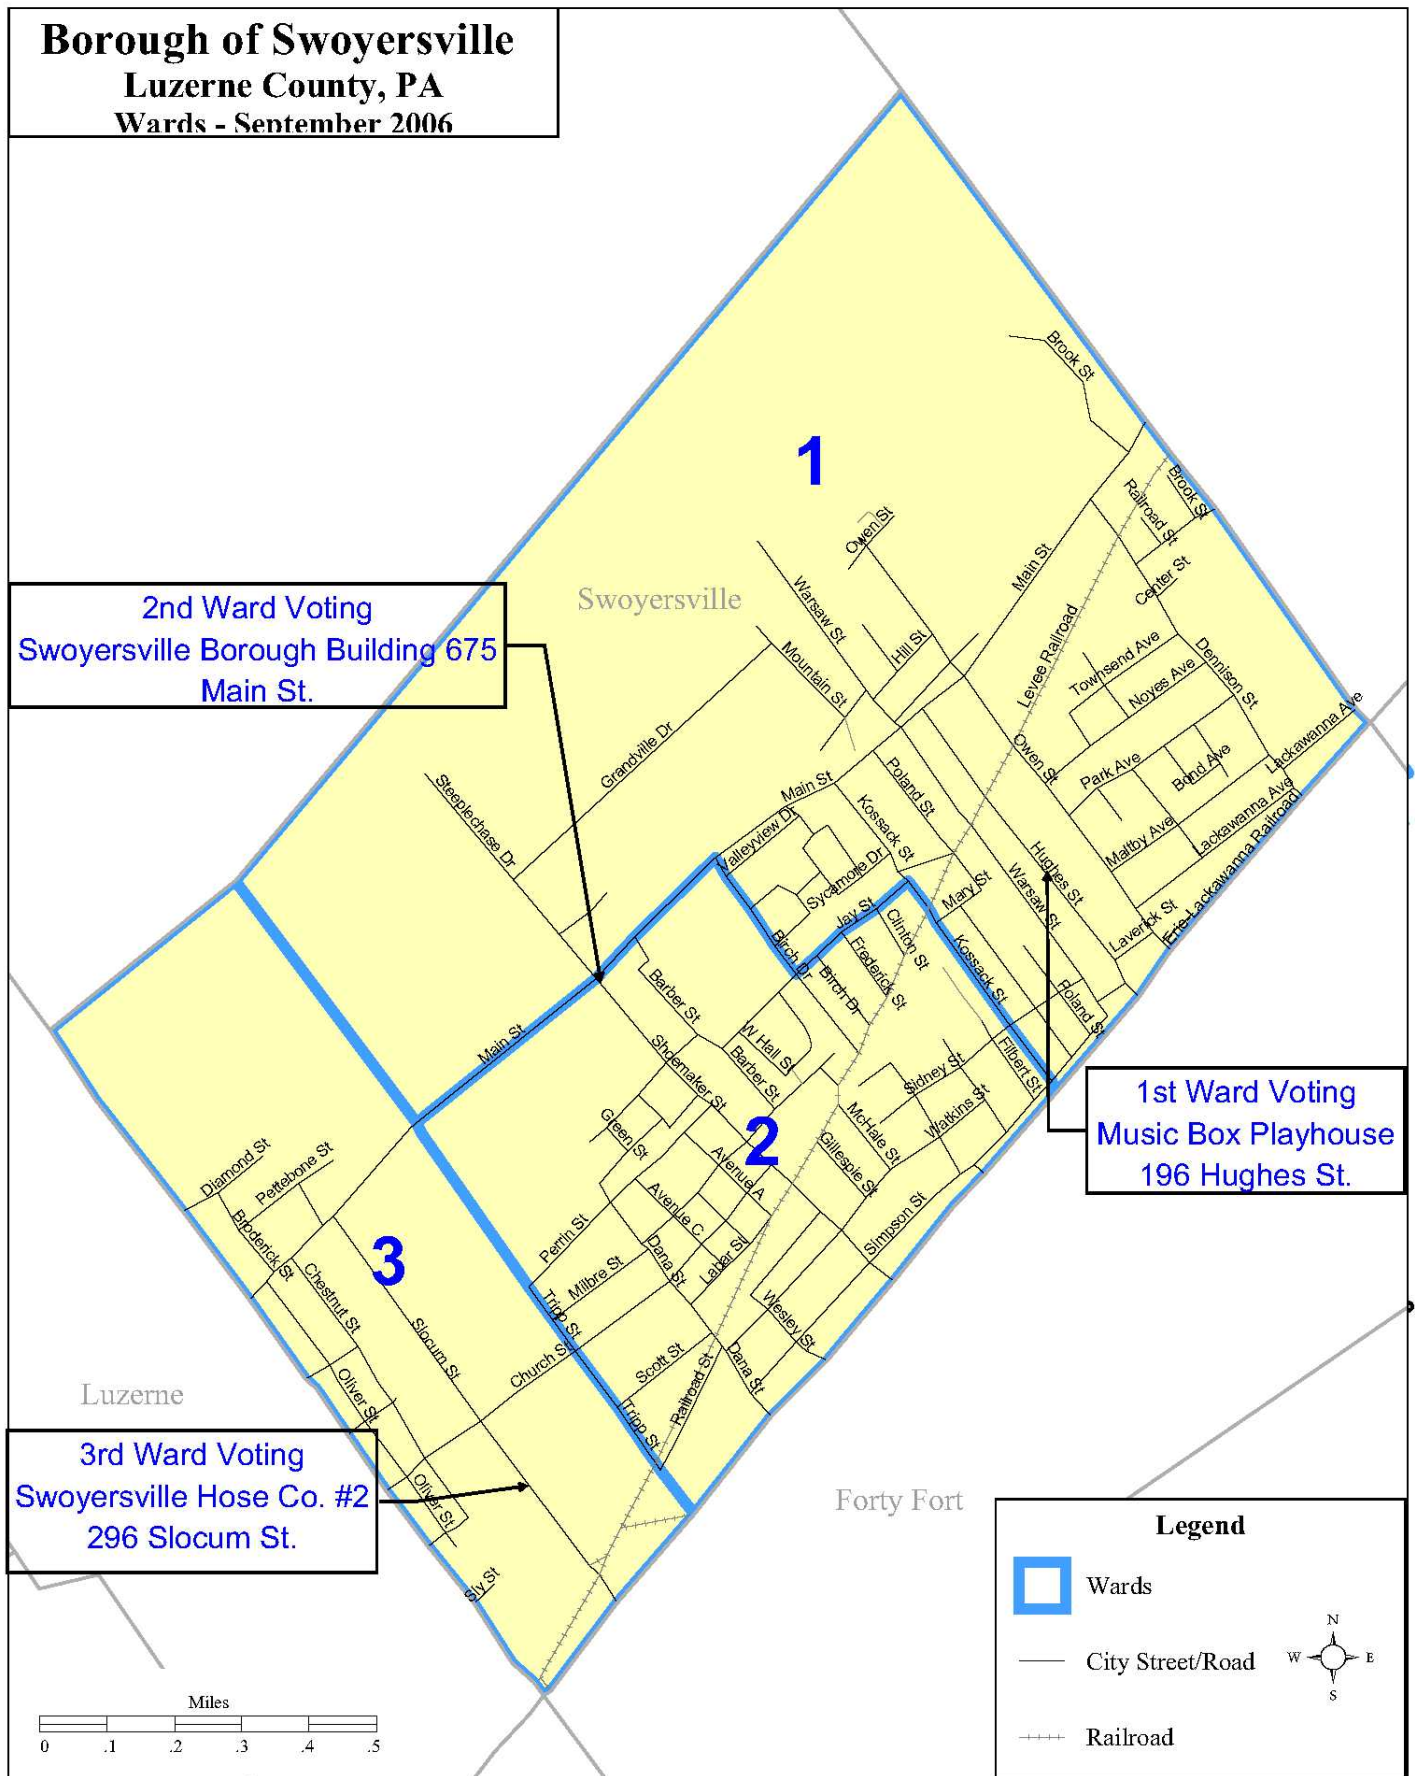

**Borough of Swoyersville**  
**Luzerne County, PA**  
**Wards - September 2006**

**2nd Ward Voting**  
**Swoyersville Borough Building 675**  
**Main St.**

**1st Ward Voting**  
**Music Box Playhouse**  
**196 Hughes St.**

**3rd Ward Voting**  
**Swoyersville Hose Co. #2**  
**296 Slocum St.**

**Swoyersville Borough Polling Locations**